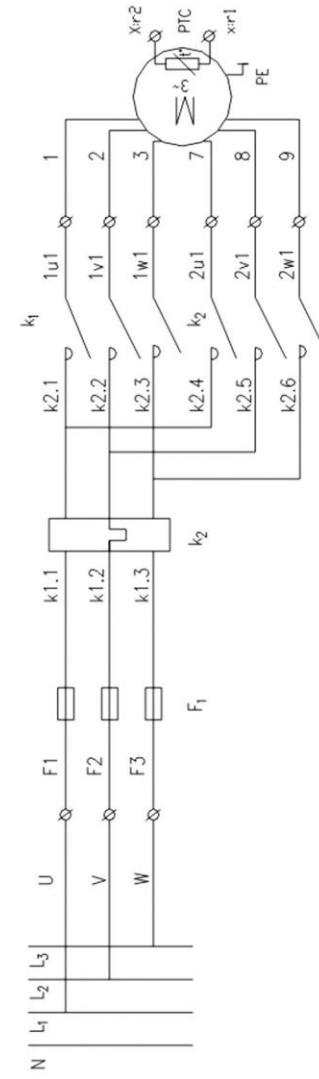

Picture9

-E2	Crankcase Heater	Incidental
PTC	Positive Temperature coefficient	Incidental
-Y	Pressure Relay	Incidental
-E1	Motor Thermal Protector	Incidental
-K₂	Thermal Relay	
-K₁	AC Conctor	
-X	Terminal Board	
-M	Motor	Incidental
-S	Control Switch	
-F	Fuse