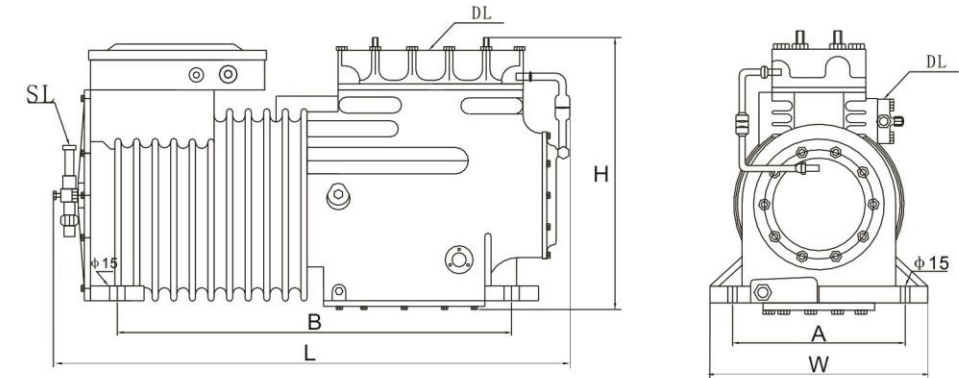

The position and size of each interface

BFS31---BFS151